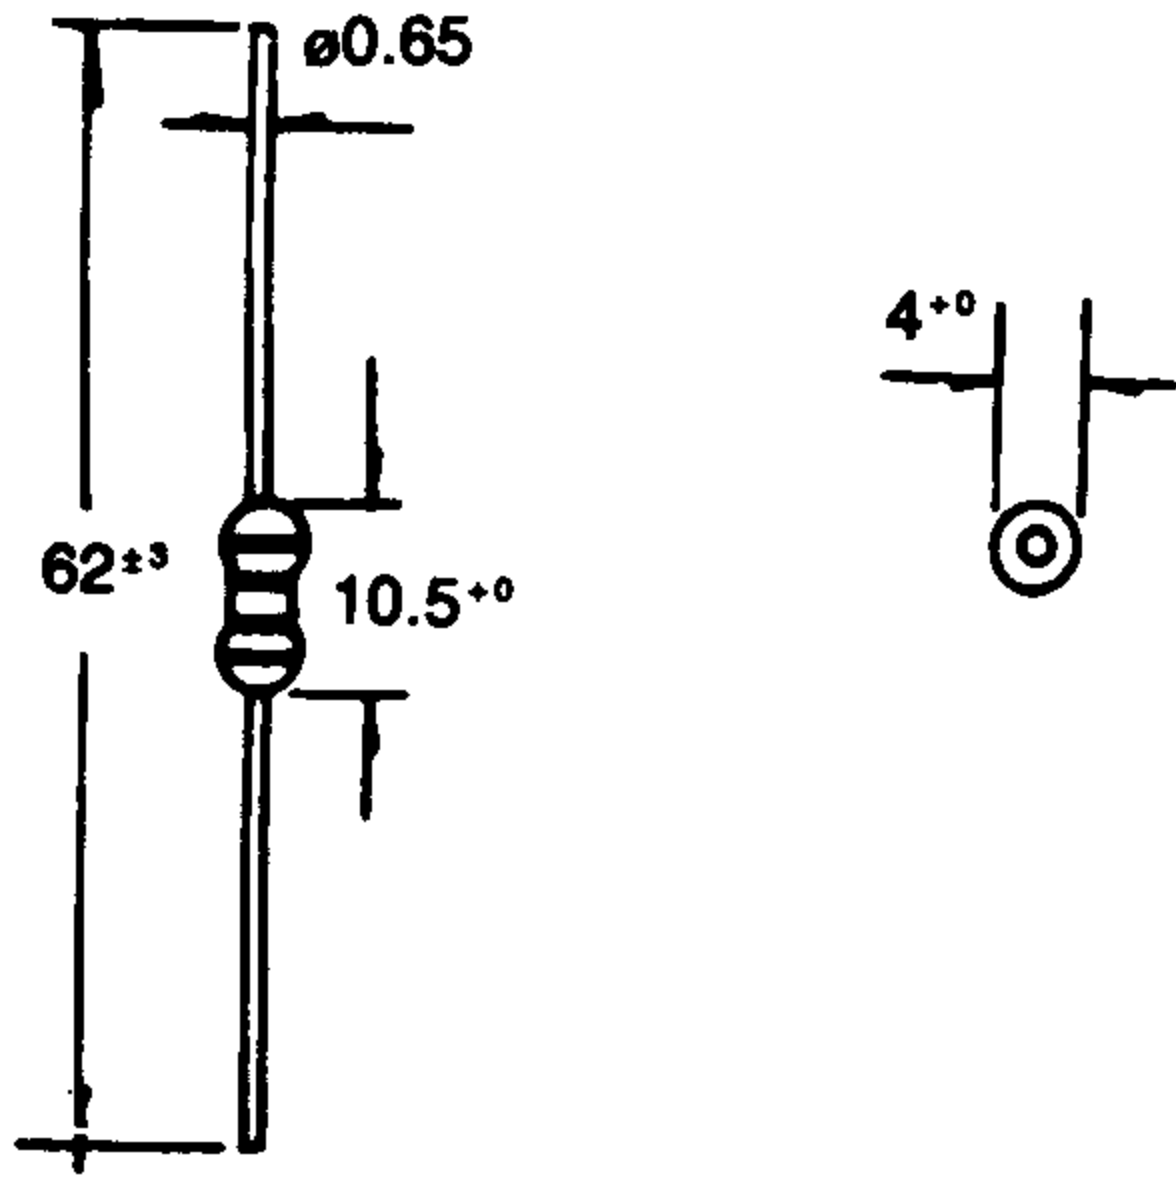

(SPECIAL VALUES AVAILABLE UPON REQUEST)

■ Outer Dimensions

■ The Nominal Inductance Is Marked By A Color Code As Listed In Table Below

Color	Nominal Inductance (uh) (uh)			
	First Figure	Second Figure	Magnification	Tolerance
Black	0		1	+20%
Brown	1		10	-
Red	2		100	-
Orange	3		1000	-
Yellow	4		-	-
Green	5		-	-
Blue	6		-	-
Purple	7		-	-
Grey	8		-	-
White	9		-	-
Gold	-		0.1	+5%
Silver	-		0.01	+10%